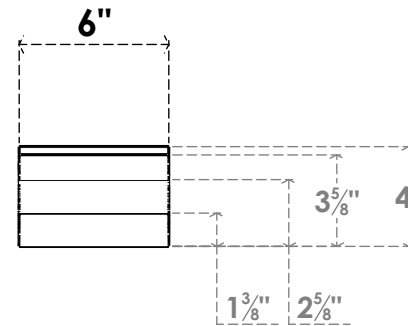

ITEM NUMBER: BRCPC060X34000X04000FST

6"W X 34"D X 4"H FUNSTON ARCHITECTURAL GRADE PVC CLOSED KNEE BRACE

SIDE PROFILE

FRONT PROFILE

ISOMETRIC

EKENA MILLWORK
2300 WEST MAIN ST.
CLARKSVILLE, TX 75426
TOLL FREE: 866-607-0453
WWW.EKENAMILLWORK.COM