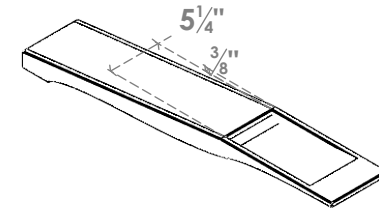

ITEM NUMBER: BRCPC060X34000X04000FST

6"W X 34"D X 4"H FUNSTON ARCHITECTURAL GRADE PVC CLOSED KNEE BRACE

SIDE PROFILE

FRONT PROFILE

ISOMETRIC

EKENA MILLWORK
2300 WEST MAIN ST.
CLARKSVILLE, TX 75426
TOLL FREE: 866-607-0453
WWW.EKENAMILLWORK.COM