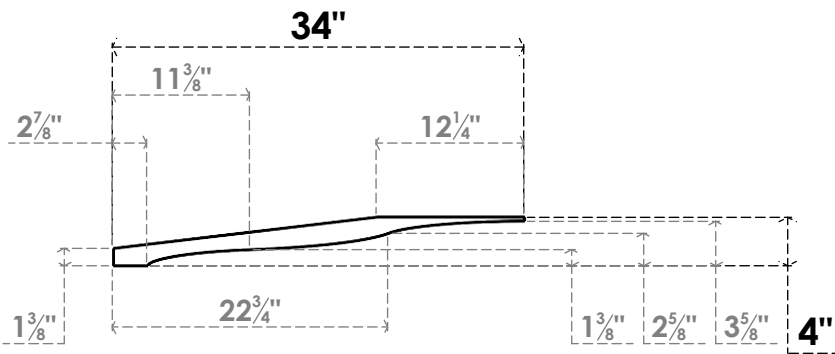

ITEM NUMBER: BRCPC060X34000X04000FST

6"W X 34"D X 4"H FUNSTON ARCHITECTURAL GRADE PVC CLOSED KNEE BRACE

SIDE PROFILE

FRONT PROFILE

ISOMETRIC

EKENA MILLWORK
2300 WEST MAIN ST.
CLARKSVILLE, TX 75426
TOLL FREE: 866-607-0453
WWW.EKENAMILLWORK.COM